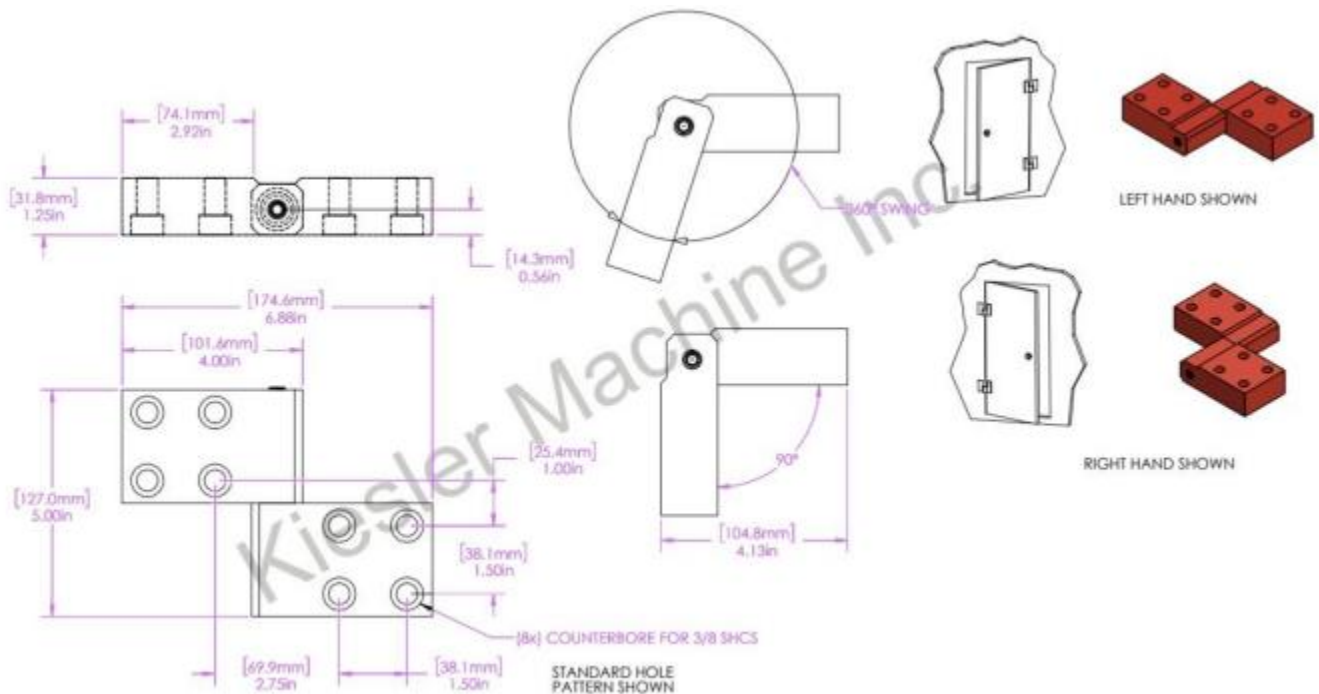

5"x 3" Model K Hinges

Model Number: 2500-K-LH-304

Price: \$ 475

- Material Type: 304L Stainless Steel
- Maximum Vertical Load: 1000 LBS
- Maximum Radial Load: 400 LBS
- Approx. Width: 3"
- Height: 5"
- Leaf Thickness: 3/8"
- Weight: 7 LBS